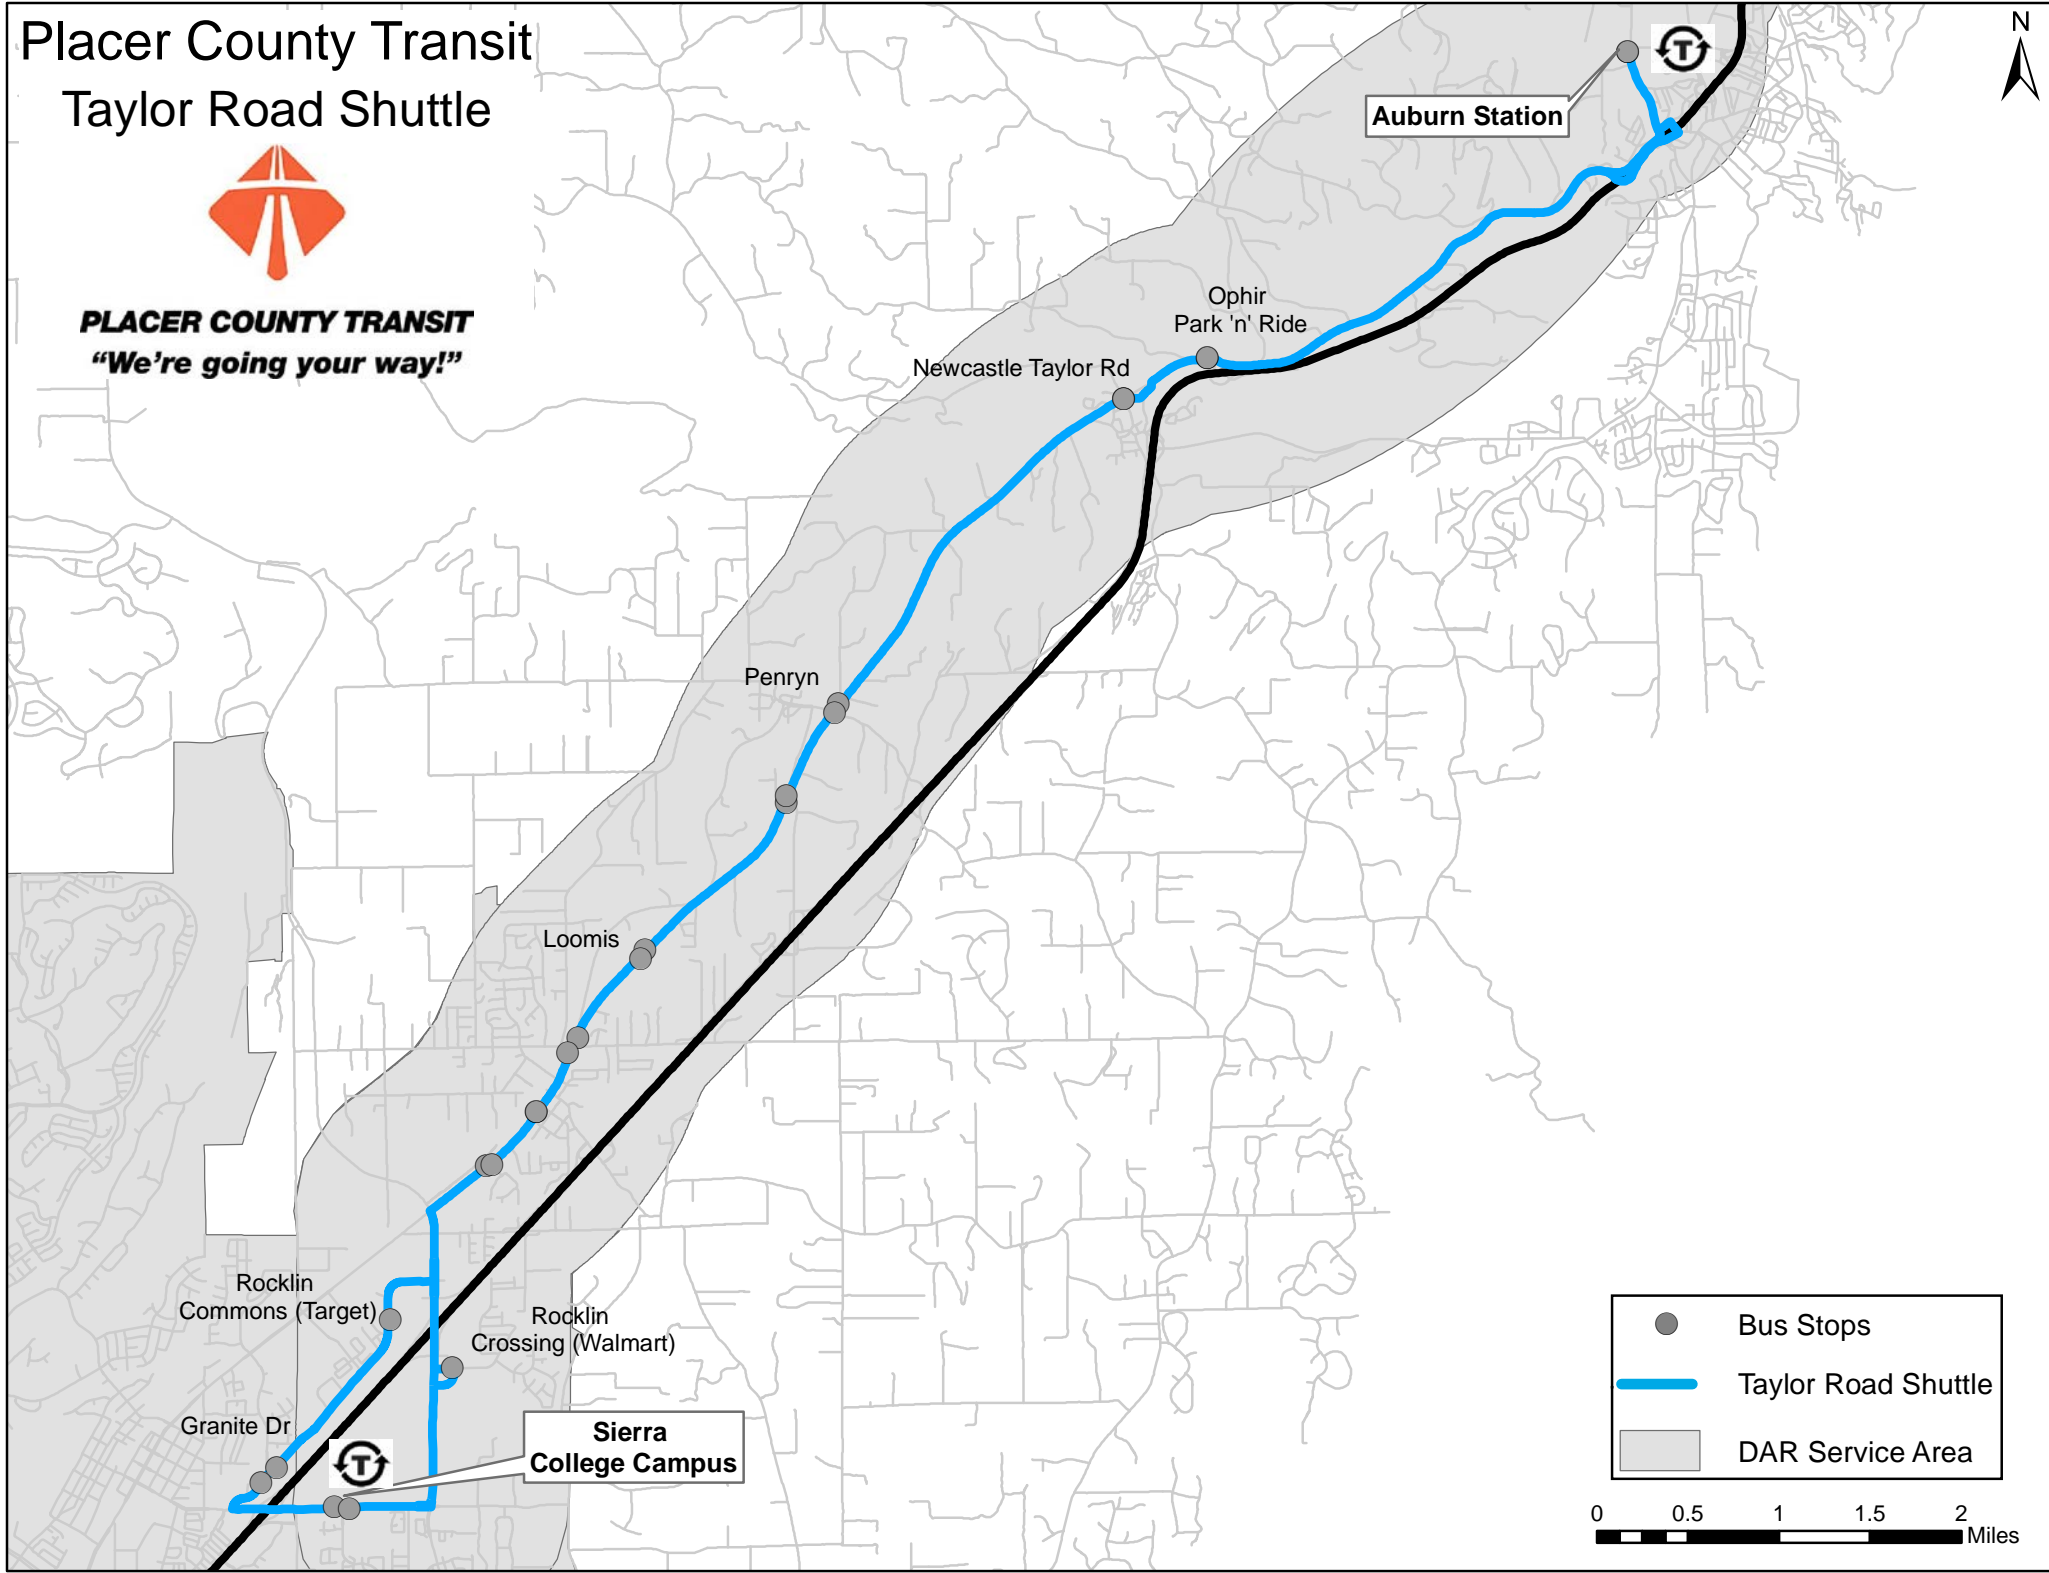

Placer County Transit Taylor Road Shuttle

PLACER COUNTY TRANSIT
"We're going your way!"

Auburn Station

Ophir
Park 'n' Ride

Newcastle Taylor Rd

Penryn

Loomis

Rocklin
Commons (Target)

Rocklin
Crossing (Walmart)

Granite Dr

Sierra
College Campus

Legend:

- Bus Stops
- Taylor Road Shuttle
- DAR Service Area